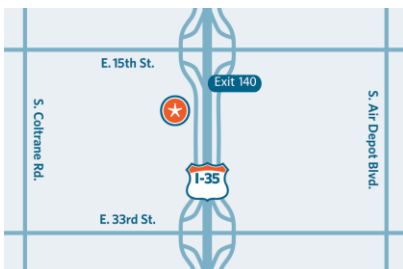

# Sports Performance Bundle

July 1 – 31

\$249 for Mercy Fitness Center Members

\$299 for Non Members

Mercy Fitness Center  
2017 W. I-35 Frontage Road  
Edmond, Oklahoma 73013  
405.757.3300  
mercyfitness.net